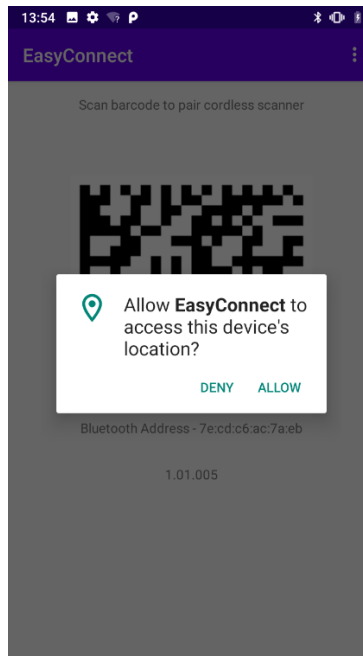

About EasyConnect

EasyConnect is a connection application developed by Newland Auto-ID Technology Co., Ltd. It can be directly installed on mobile phones, PDAs and other Android mobile devices. The bluetooth scanners can be directly connected to the mobile device by using this application and transmit the data to the Android devices in real time.

How to Use EasyConnect

1. Download [EasyConnect](#) installation package and run it after installation.

2. Allow EasyConnect to access this device's location.

3. Scan the below barcodes to set the scanner in Bluetooth HID mode and clear pairing info on scanner.