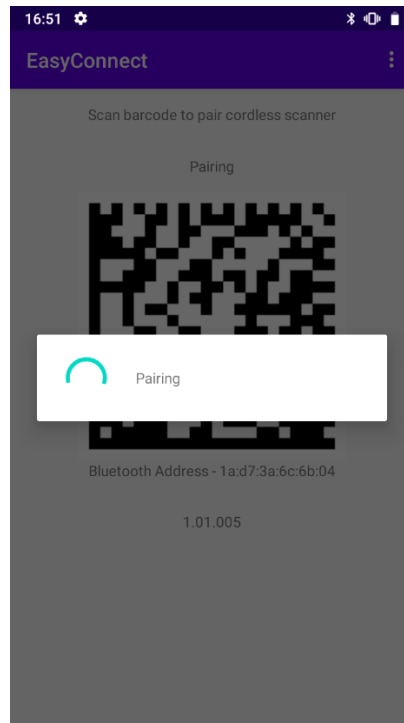

About EasyConnect

EasyConnect is a connection application developed by Newland Auto-ID Technology Co., Ltd. It can be directly installed on mobile phones, PDAs and other Android mobile devices. The bluetooth scanners can be directly connected to the mobile device by using this application and transmit the data to the Android devices in real time.

How to Use EasyConnect

1. Download [EasyConnect](#) installation package and run it after installation.

2. Allow EasyConnect to access this device's location.

3. Scan the below barcodes to set the scanner in Bluetooth HID mode and clear pairing info on scanner.

@SETUPE1

Enter Setup

@WLSCLP

Clear Pairing Information of Scanner

@INTERF10

Bluetooth HID Mode

@SETUPE0

Exit Setup

4. Scan the pairing barcode on the EasyConnect and then connection completed.

Once a scanner and an Android device is paired, no repairing is required unless the pairing information is cleaned.

Supported Products