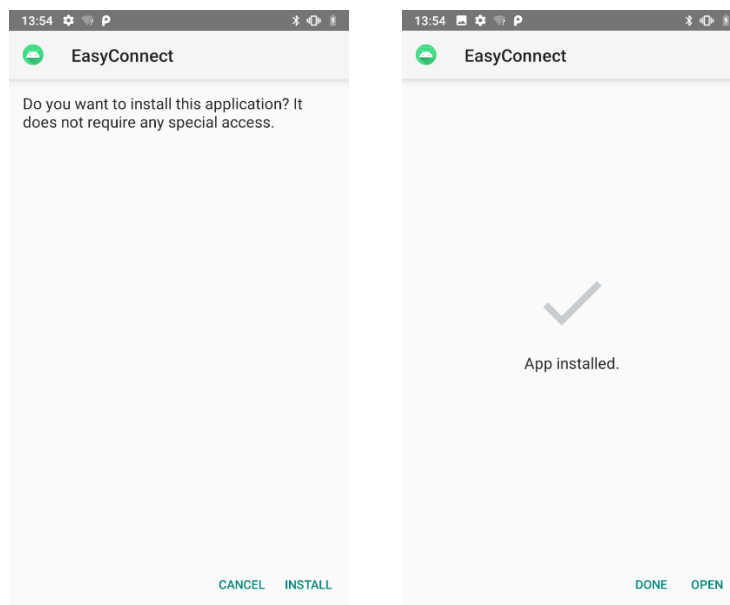

EasyConnect User Guide

Revision History

Version	Description	Date
V1.0.0	Initial release.	Jan 19, 2021
V1.0.1	Updated the support firmware version of HR1580-BT and HR5280-BT	Jun 22, 2021

Table of Content

About EasyConnect.....	1
How to Use EasyConnect.....	1
Supported Products.....	3
Supported Operating System of Host.....	3

About EasyConnect

EasyConnect is a connection application developed by Newland Auto-ID Technology Co., Ltd. It can be directly installed on mobile phones, PDAs and other Android mobile devices. The bluetooth scanners can be directly connected to the mobile device by using this application and transmit the data to the Android devices in real time.

How to Use EasyConnect

1. Download [EasyConnect](#) installation package and run it after installation.

2. Allow EasyConnect to access this device's location.

3. Scan the below barcodes to set the scanner in Bluetooth HID mode and clear pairing info on scanner.